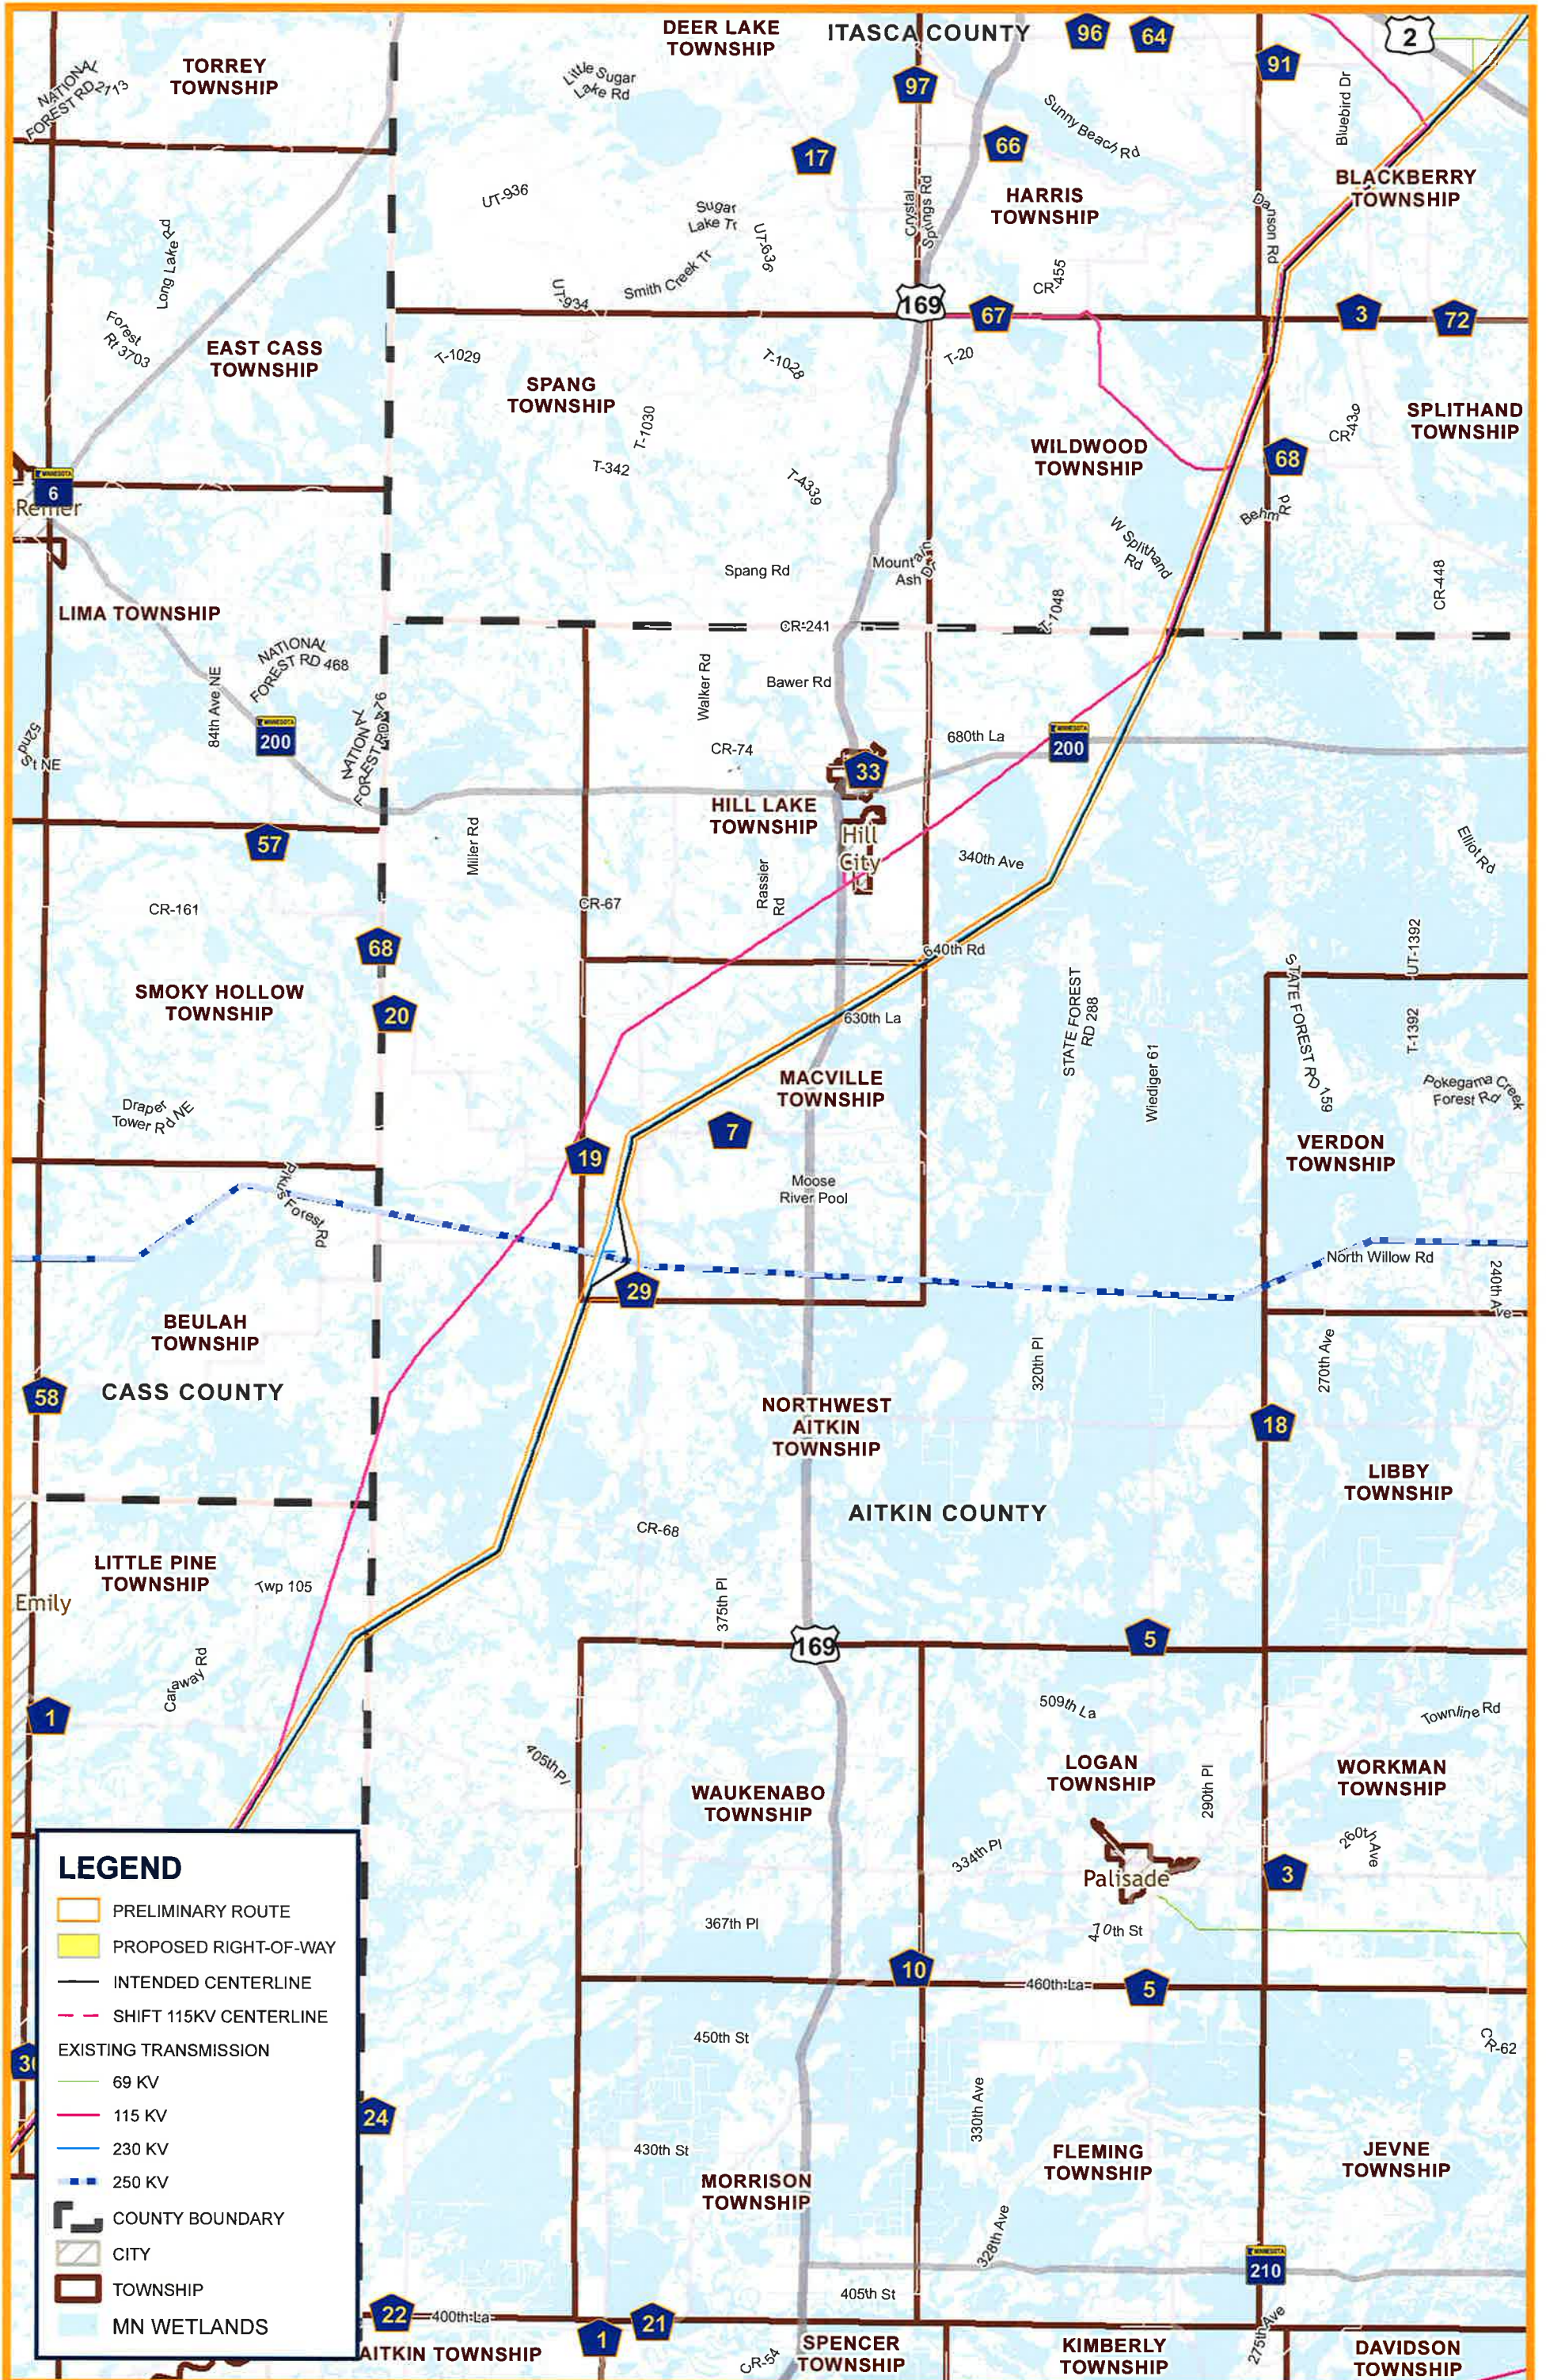

Thank you for taking time to review these estimates.

Sincerely,

Susan Brower
State Demographer

Enclosures

County	City/Township	Population	Households
Aitkin	Aitkin city	2266	1000
	Aitkin Co. Unorganized	462	193
	Aitkin township	950	381
	Ball Bluff township	278	130
	Balsam township	33	19
	Beaver township	67	41
	Clark township	124	45
	Cornish township	49	28
	Farm Island township	1076	516
	Fleming township	369	183
	Glen township	448	212
	Haugen township	168	75
	Hazelton township	879	432
	Hill City city	627	307
	Hill Lake township	449	179
	Idun township	239	103
	Jevne township	374	153
	Kimberly township	202	97
	Lakeside township	565	272
	Lee township	39	23
	Libby township	50	25
	Logan township	191	82
	Macville township	174	69
	Malmo township	367	184
	McGrath city	42	27
	McGregor city	393	167
	McGregor township	105	56
	Millward township	65	27
	Morrison township	185	81
	Nordland township	1035	462
	Palisade city	166	74
	Pliny township	118	49
	Rice River township	119	57

County	City/Township	Population	Households
Aitkin	Salo township	83	43
	Seavey township	69	24
	Shamrock township	1329	649
	Spalding township	336	113
	Spencer township	536	209
	Tamarack city	71	27
	Turner township	136	59
	Verdon township	46	17
	Wagner township	354	156
	Waukenabo township	330	150
	Wealthwood township	259	134
	White Pine township	36	13
	Williams township	133	80
	Workman township	222	94

Preliminary Route in Aitkin & Cass County

Northland Reliability Project

Proposed Route in Aitkin & Cass County

Northland Reliability Project

Preliminary Route in Aitkin & Cass County

Northland Reliability Project