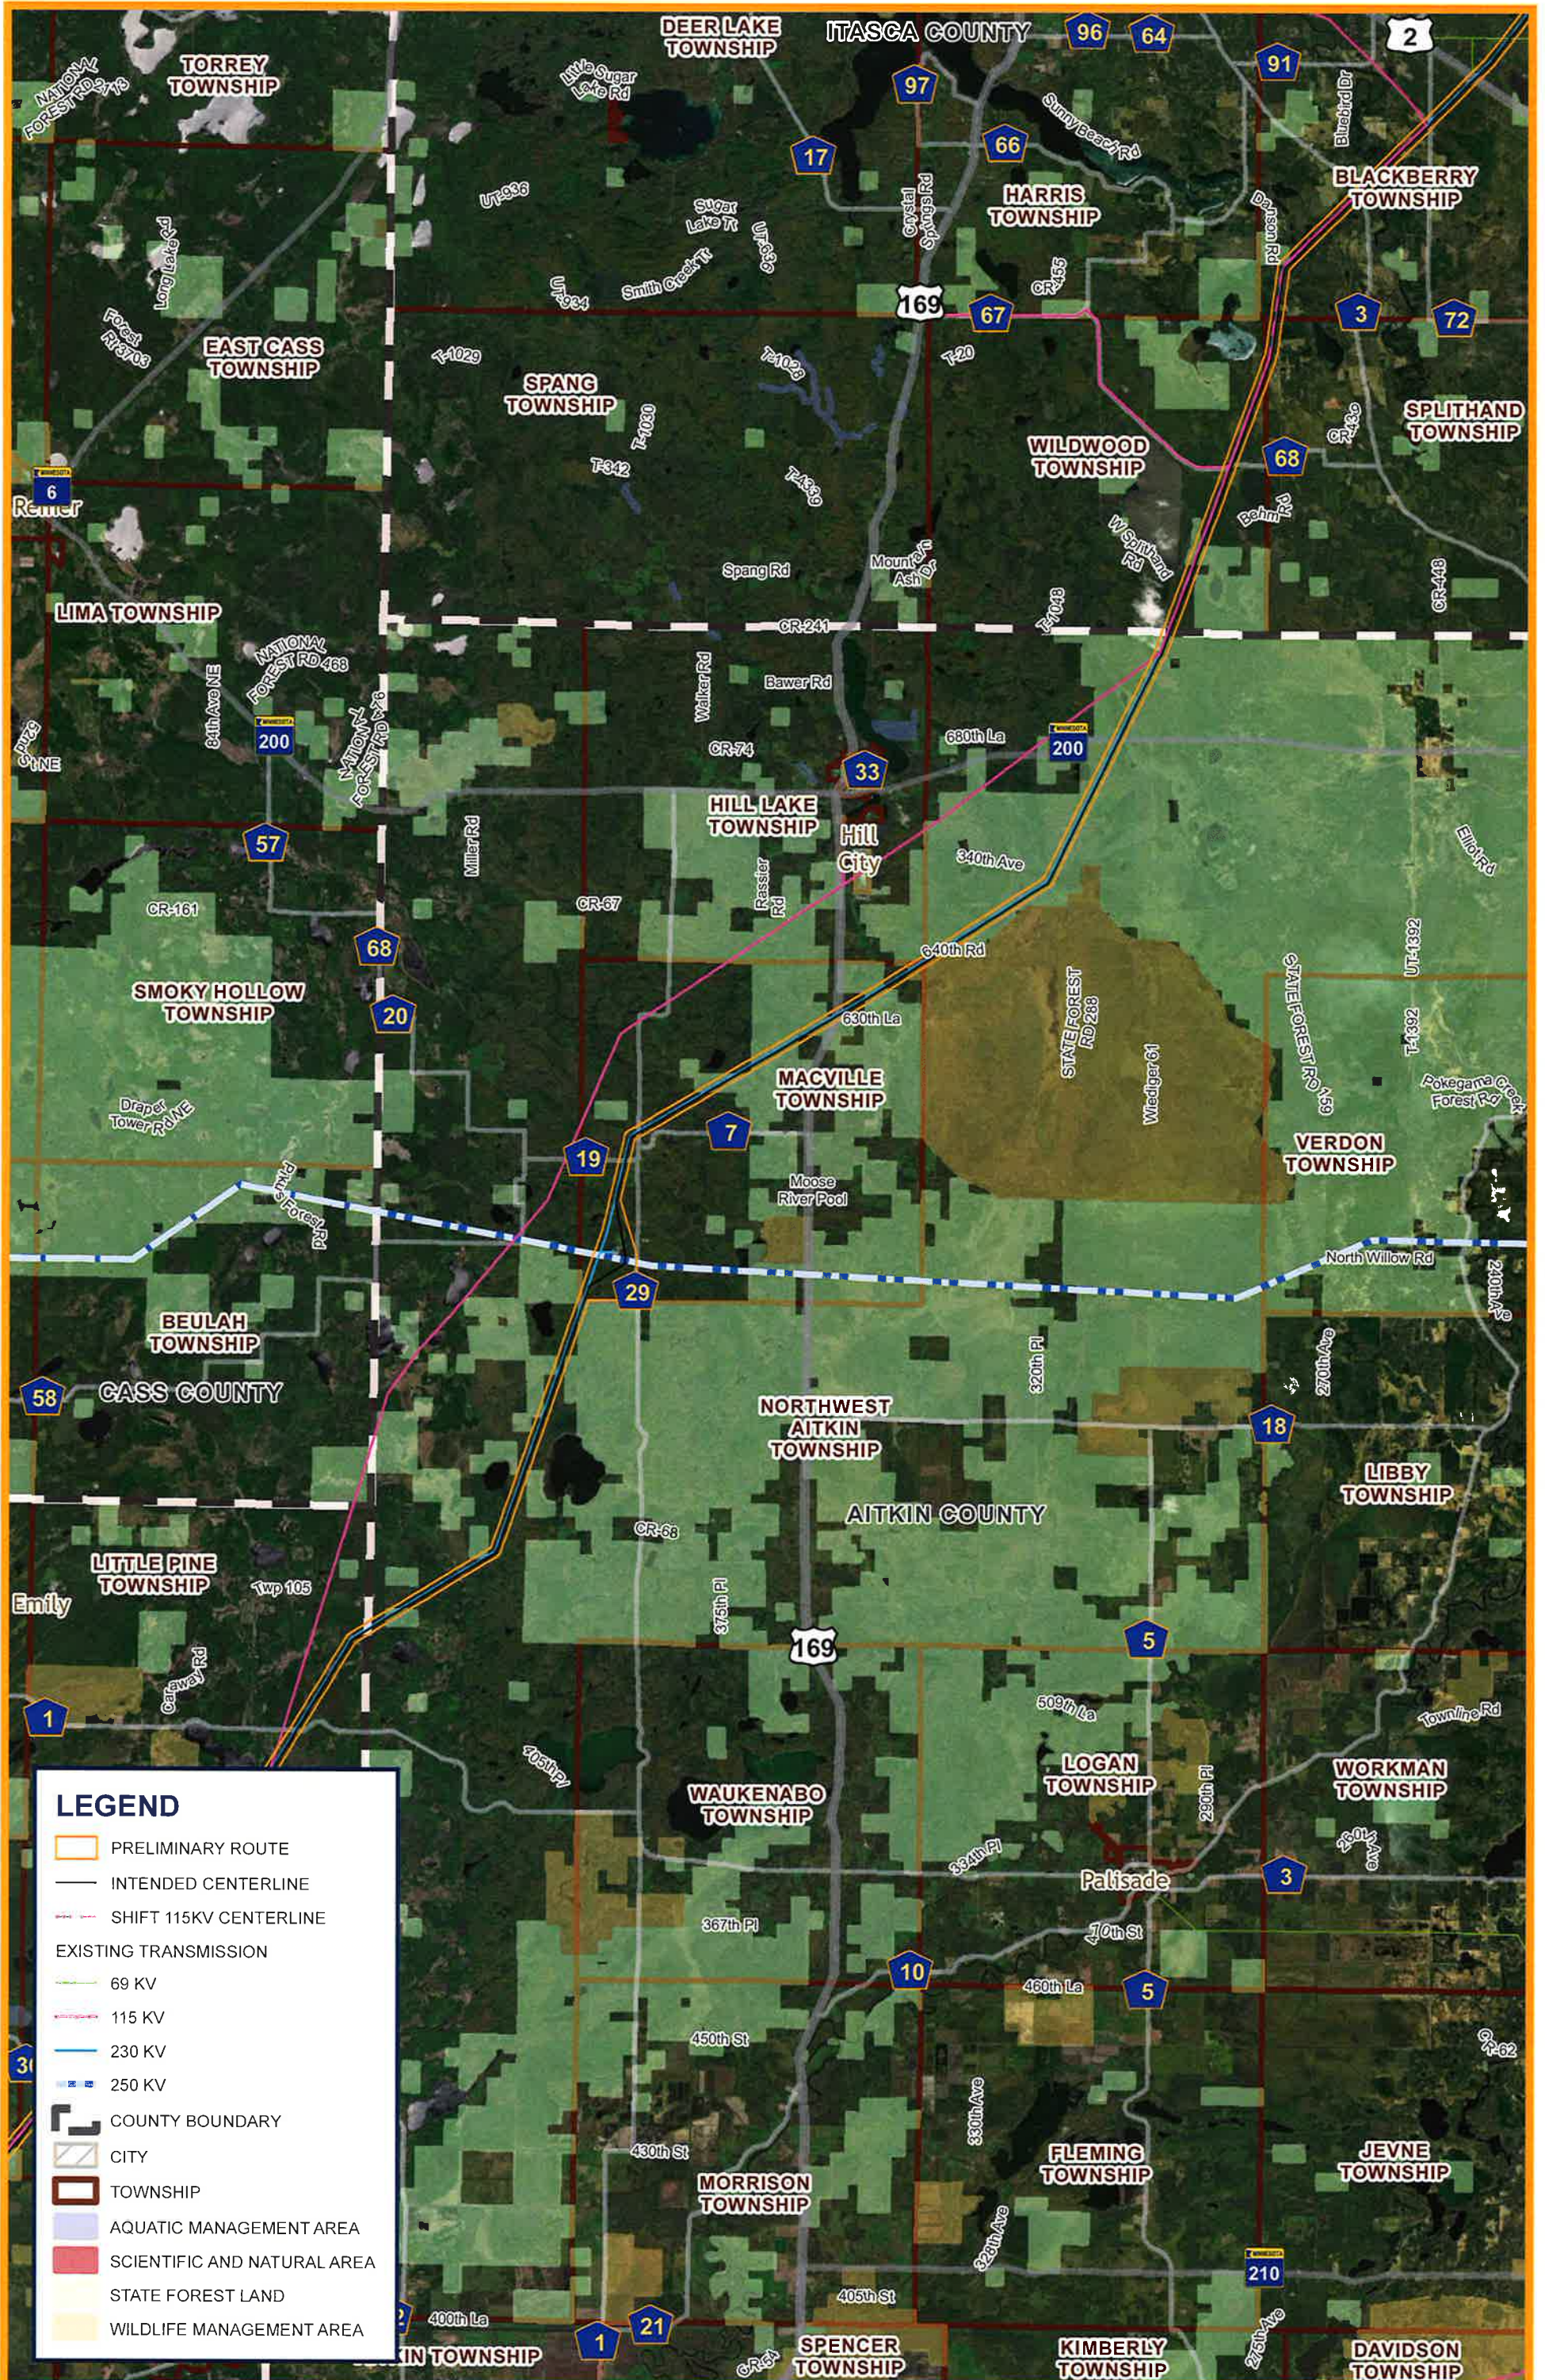

Thank you for taking time to review these estimates.

Sincerely,

Susan Brower
State Demographer

Enclosures

County	City/Township	Population	Households
Aitkin	Aitkin city	2266	1000
	Aitkin Co. Unorganized	462	193
	Aitkin township	950	381
	Ball Bluff township	278	130
	Balsam township	33	19
	Beaver township	67	41
	Clark township	124	45
	Cornish township	49	28
	Farm Island township	1076	516
	Fleming township	369	183
	Glen township	448	212
	Haugen township	168	75
	Hazelton township	879	432
	Hill City city	627	307
	Hill Lake township	449	179
	Idun township	239	103
	Jevne township	374	153
	Kimberly township	202	97
	Lakeside township	565	272
	Lee township	39	23
	Libby township	50	25
	Logan township	191	82
	Macville township	174	69
	Malmo township	367	184
	McGrath city	42	27
	McGregor city	393	167
	McGregor township	105	56
	Millward township	65	27
	Morrison township	185	81
	Nordland township	1035	462
	Palisade city	166	74
	Pliny township	118	49
	Rice River township	119	57

County	City/Township	Population	Households
Aitkin	Salo township	83	43
	Seavey township	69	24
	Shamrock township	1329	649
	Spalding township	336	113
	Spencer township	536	209
	Tamarack city	71	27
	Turner township	136	59
	Verdon township	46	17
	Wagner township	354	156
	Waukenabo township	330	150
	Wealthwood township	259	134
	White Pine township	36	13
	Williams township	133	80
	Workman township	222	94

Preliminary Route in Aitkin & Cass County

Northland Reliability Project

Proposed Route in Aitkin & Cass County

Northland Reliability Project

Preliminary Route in Aitkin & Cass County

Northland Reliability Project